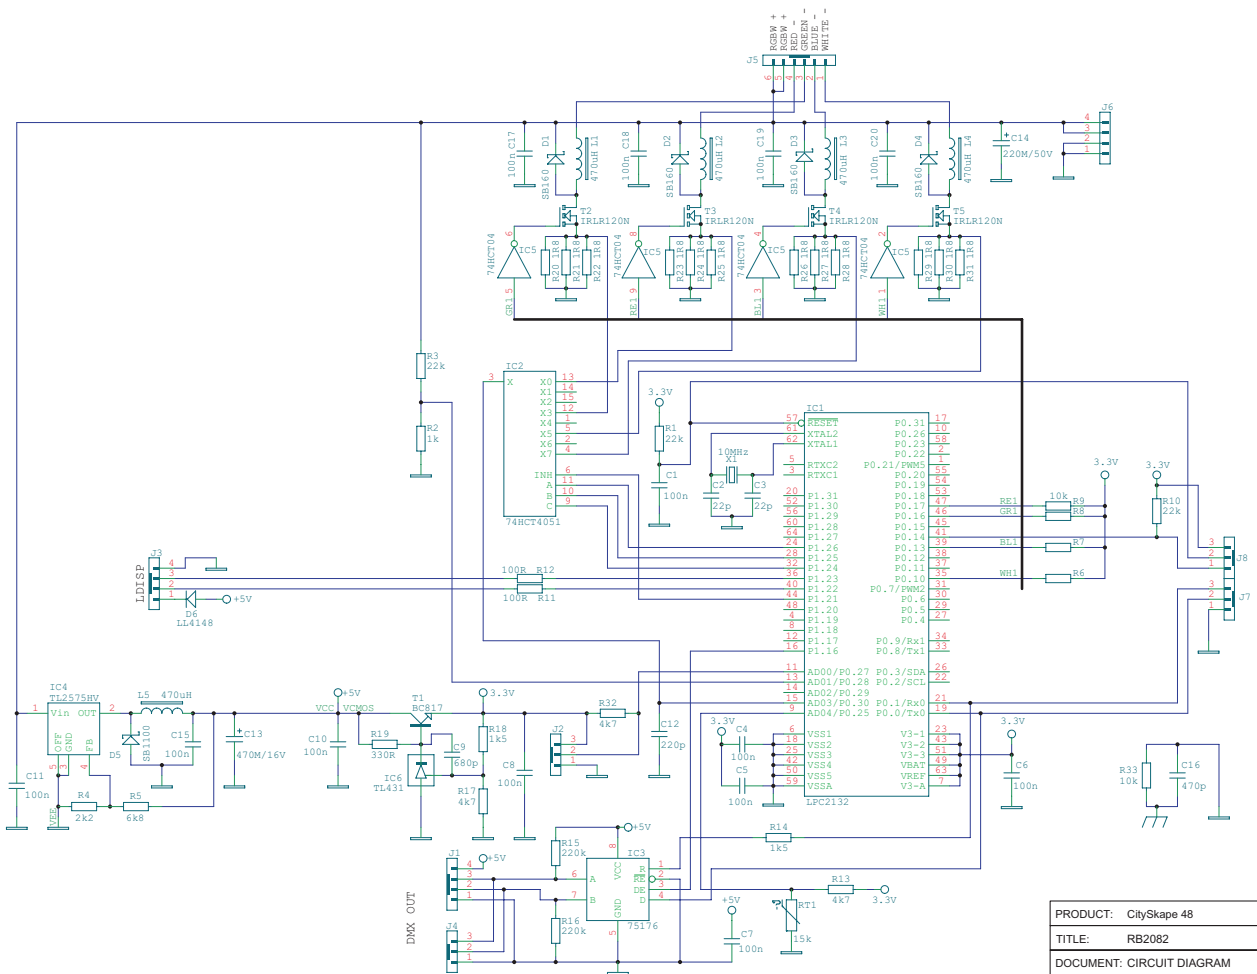

PRODUCT: CityScape 48		
TITLE: LW 48		
DOCUMENT: WIRING DIAGRAM E1 V1.0		
VERSION: 1	DATE: 01.04.2010	SHEET: 1 OF 3

12 x LED LXML-PR01-0225 BLUE

12 x LED LXML-PWC1-0050 WHITE 6500K

12 x LED LXML-PD01-0040 RED

12 x LED LXML-PM01-0500 GREEN

PRODUCT: CityScape 48		
TITLE: RB1682		
DOCUMENT: CIRCUIT DIAGRAM		
VERSION: 1	DATE: 01.04.2010	SHEET: 2 OF 3

PRODUCT:	CityScape 48		
TITLE:	RB2082		
DOCUMENT:	CIRCUIT DIAGRAM		
VERSION:	1	DATE:	01.04.2010
		SHEET:	3 OF 3