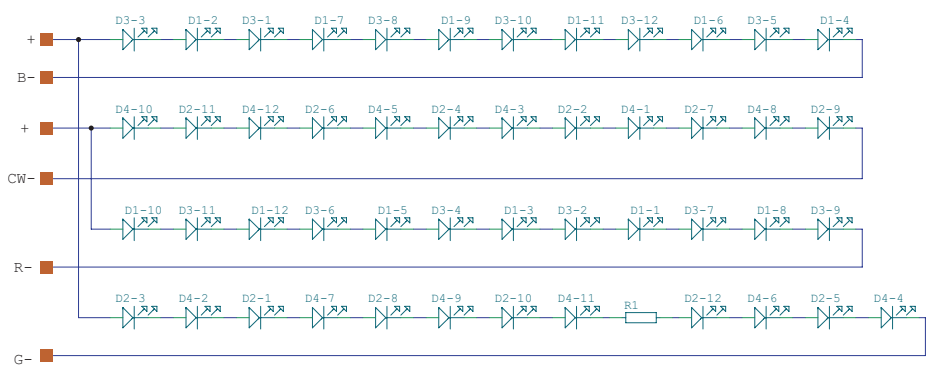

PRODUCT: CityScape 48		
TITLE: LW 48		
DOCUMENT: WIRING DIAGRAM E1 V1.0		
VERSION: 1	DATE: 01.04.2010	SHEET: 1 OF 3

12 x LED LXML-PR01-0225 BLUE

12 x LED LXML-PWC1-0050 WHITE 6500K

12 x LED LXML-PD01-0040 RED

12 x LED LXML-PM01-0500 GREEN

PRODUCT: CityScape 48		
TITLE: RB1682		
DOCUMENT: CIRCUIT DIAGRAM		
VERSION: 1	DATE: 01.04.2010	SHEET: 2 OF 3

PRODUCT:	CityScape 48		
TITLE:	RB2082		
DOCUMENT:	CIRCUIT DIAGRAM		
VERSION:	1	DATE:	01.04.2010
		SHEET:	3 OF 3